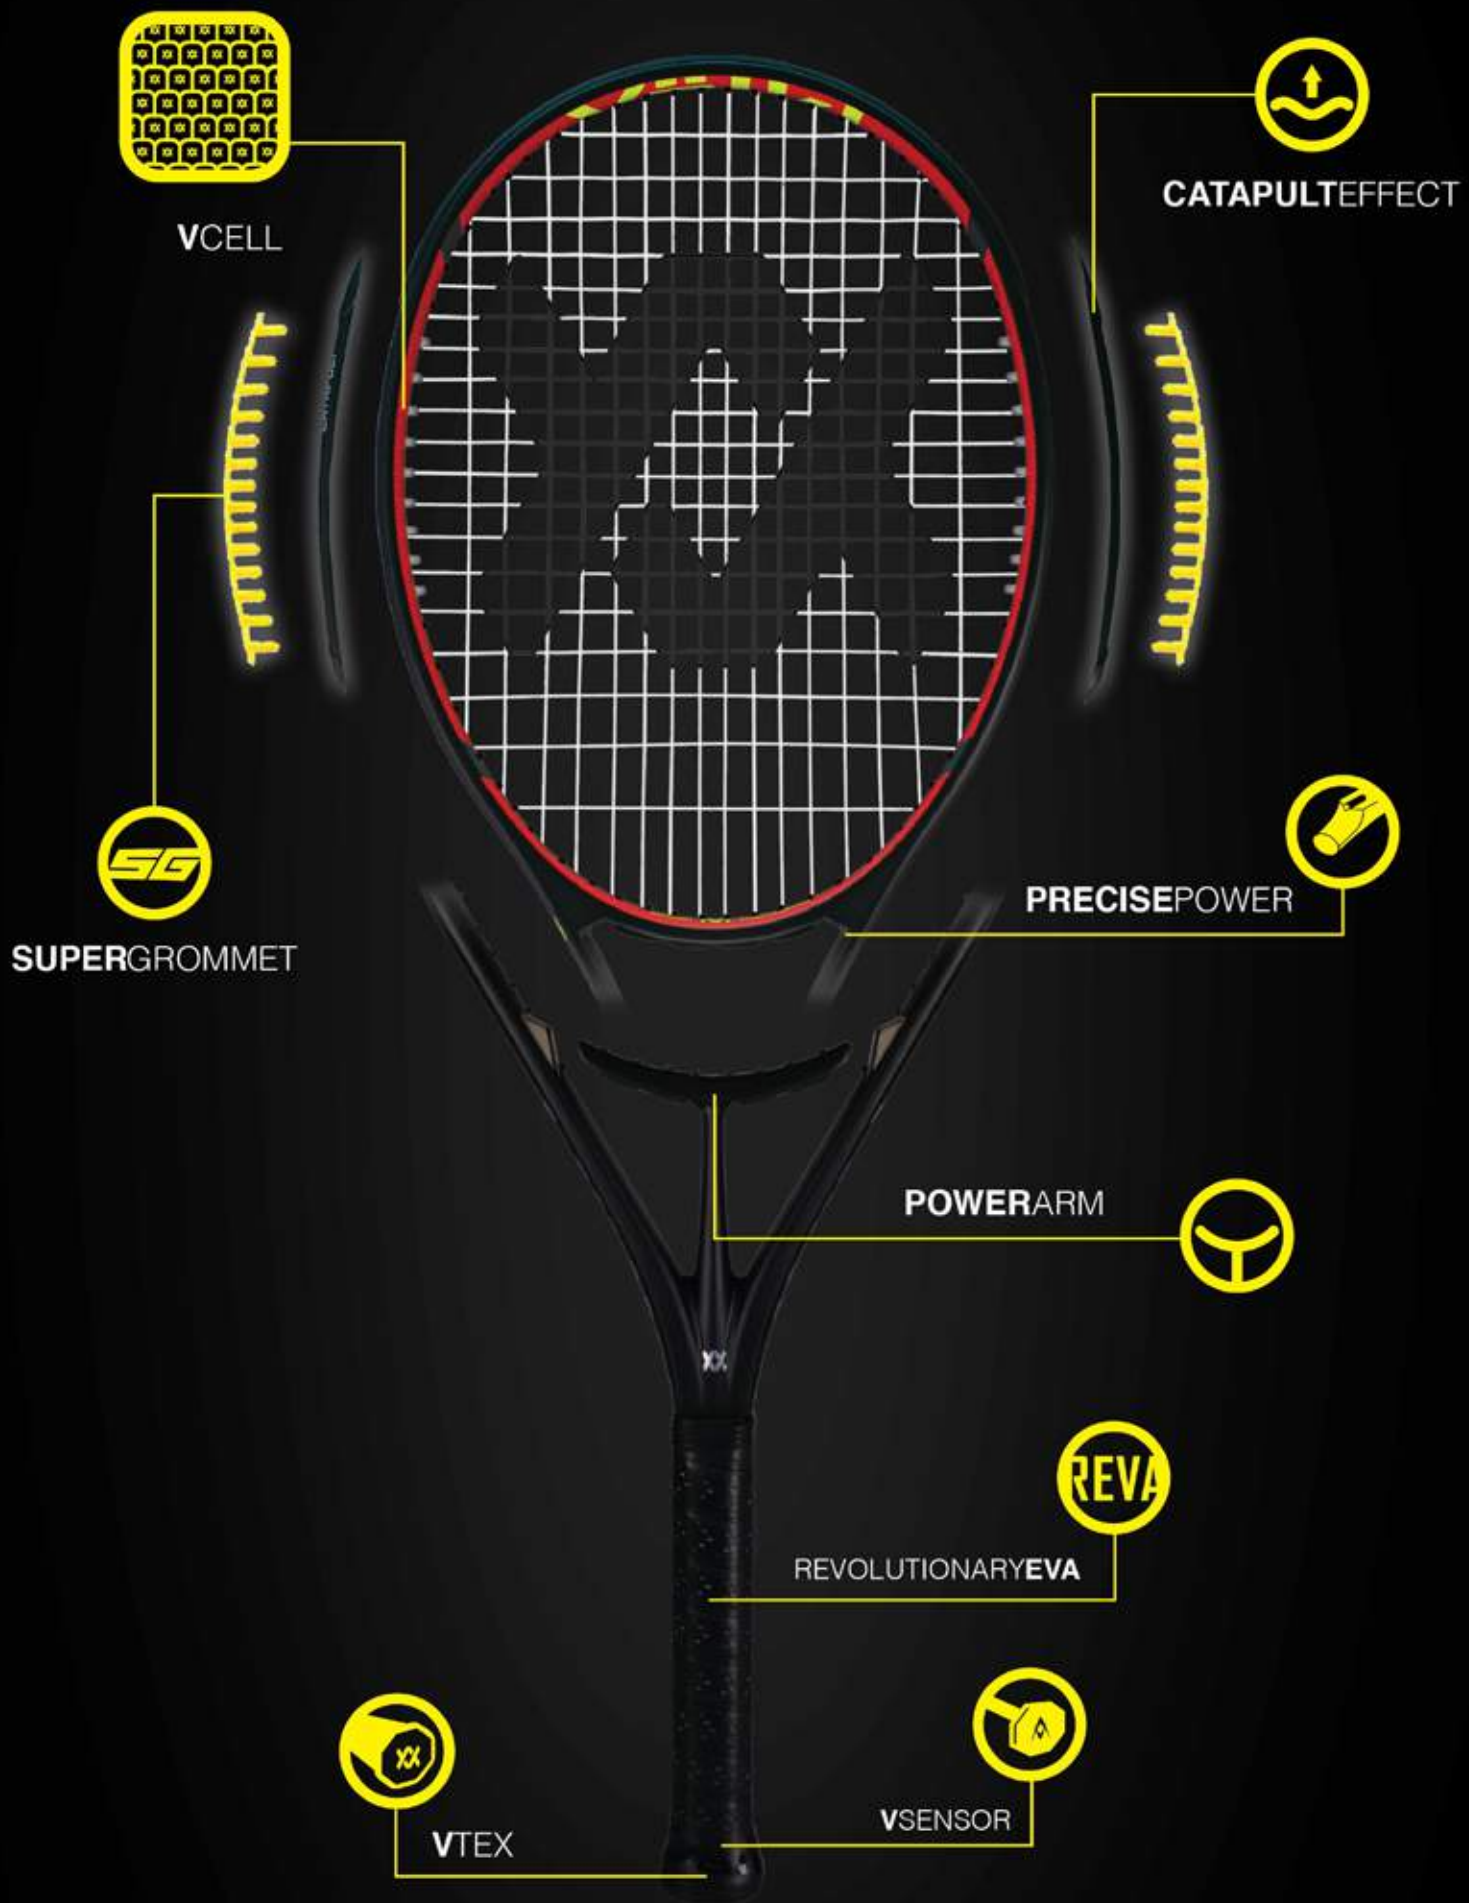

VöIKI

V **CELL**

2021

PHYSICAL LOCATIONS
OF THE V-CELL MATERIAL

VCELL

- STRONGER
- LONGER LASTING
- LESS FATIGUE
- HIGHER FREQUENCY
- BIODEGRADABLE
- INCREASED RESILIENCY
- INCREASED PLAYABILITY
- HIGHEST LEVEL CELLULOSE BASED BLACK 3D CARBON
- CREATED AND DESIGNED BY THE FRAUNHOFER INSTITUTE