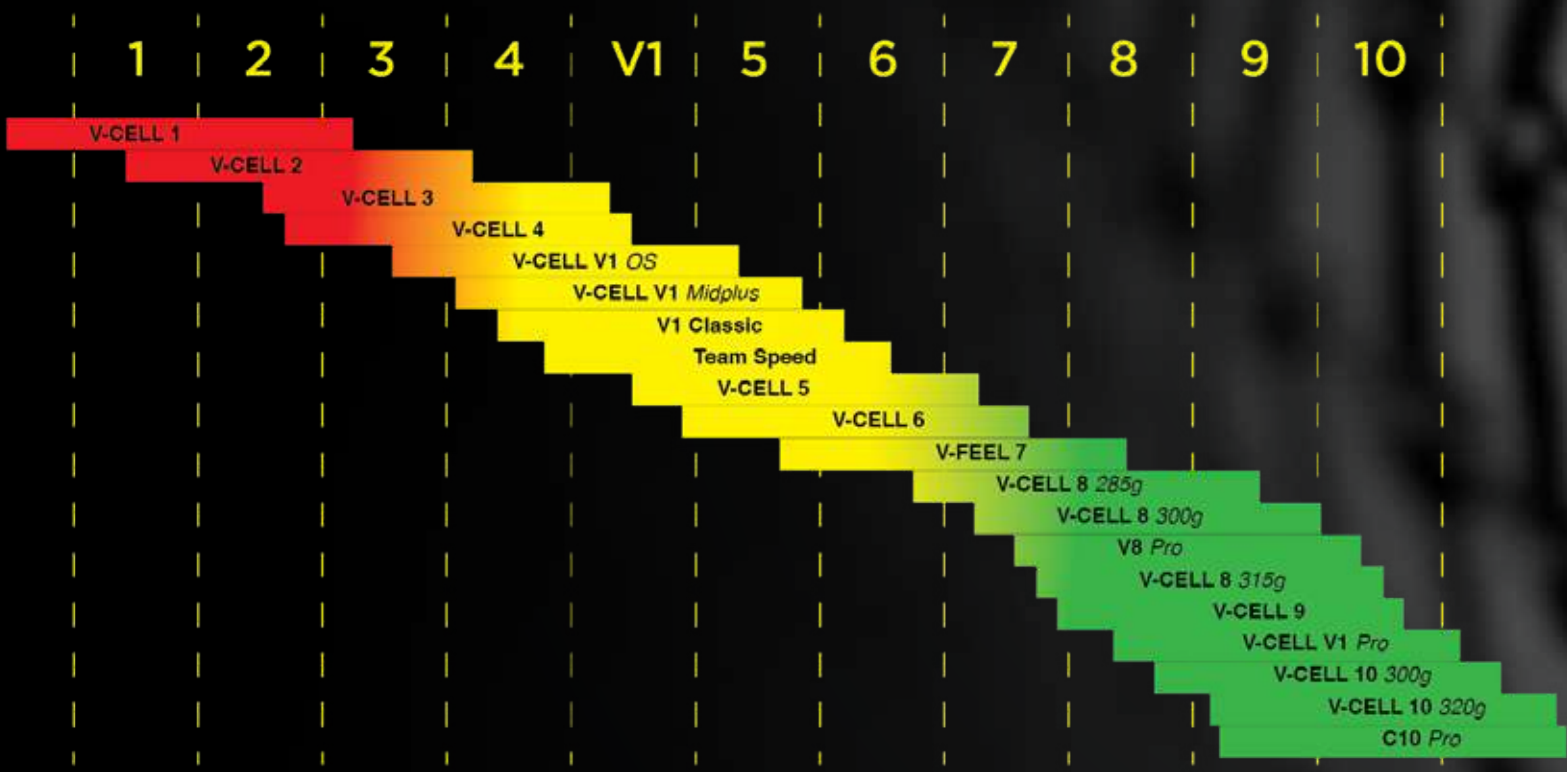

I PLAY IN TOURNAMENTS
I HAVE MASTERED ALL STROKES
MY AIM IS TO DOMINATE THE GAME

RACQUET PROFILE

← POWER CONTROL →

RACQUET PROFILE 1-3

RACQUET PROFILE 4-6 / V1

RACQUET PROFILE 7-10

- EXTREMELY POWERFUL RACQUETS
- ULTRA LIGHT RACQUETS
- MOST FORGIVING PERFORMANCE
- EXCELLENT DAMPENING FEATURES