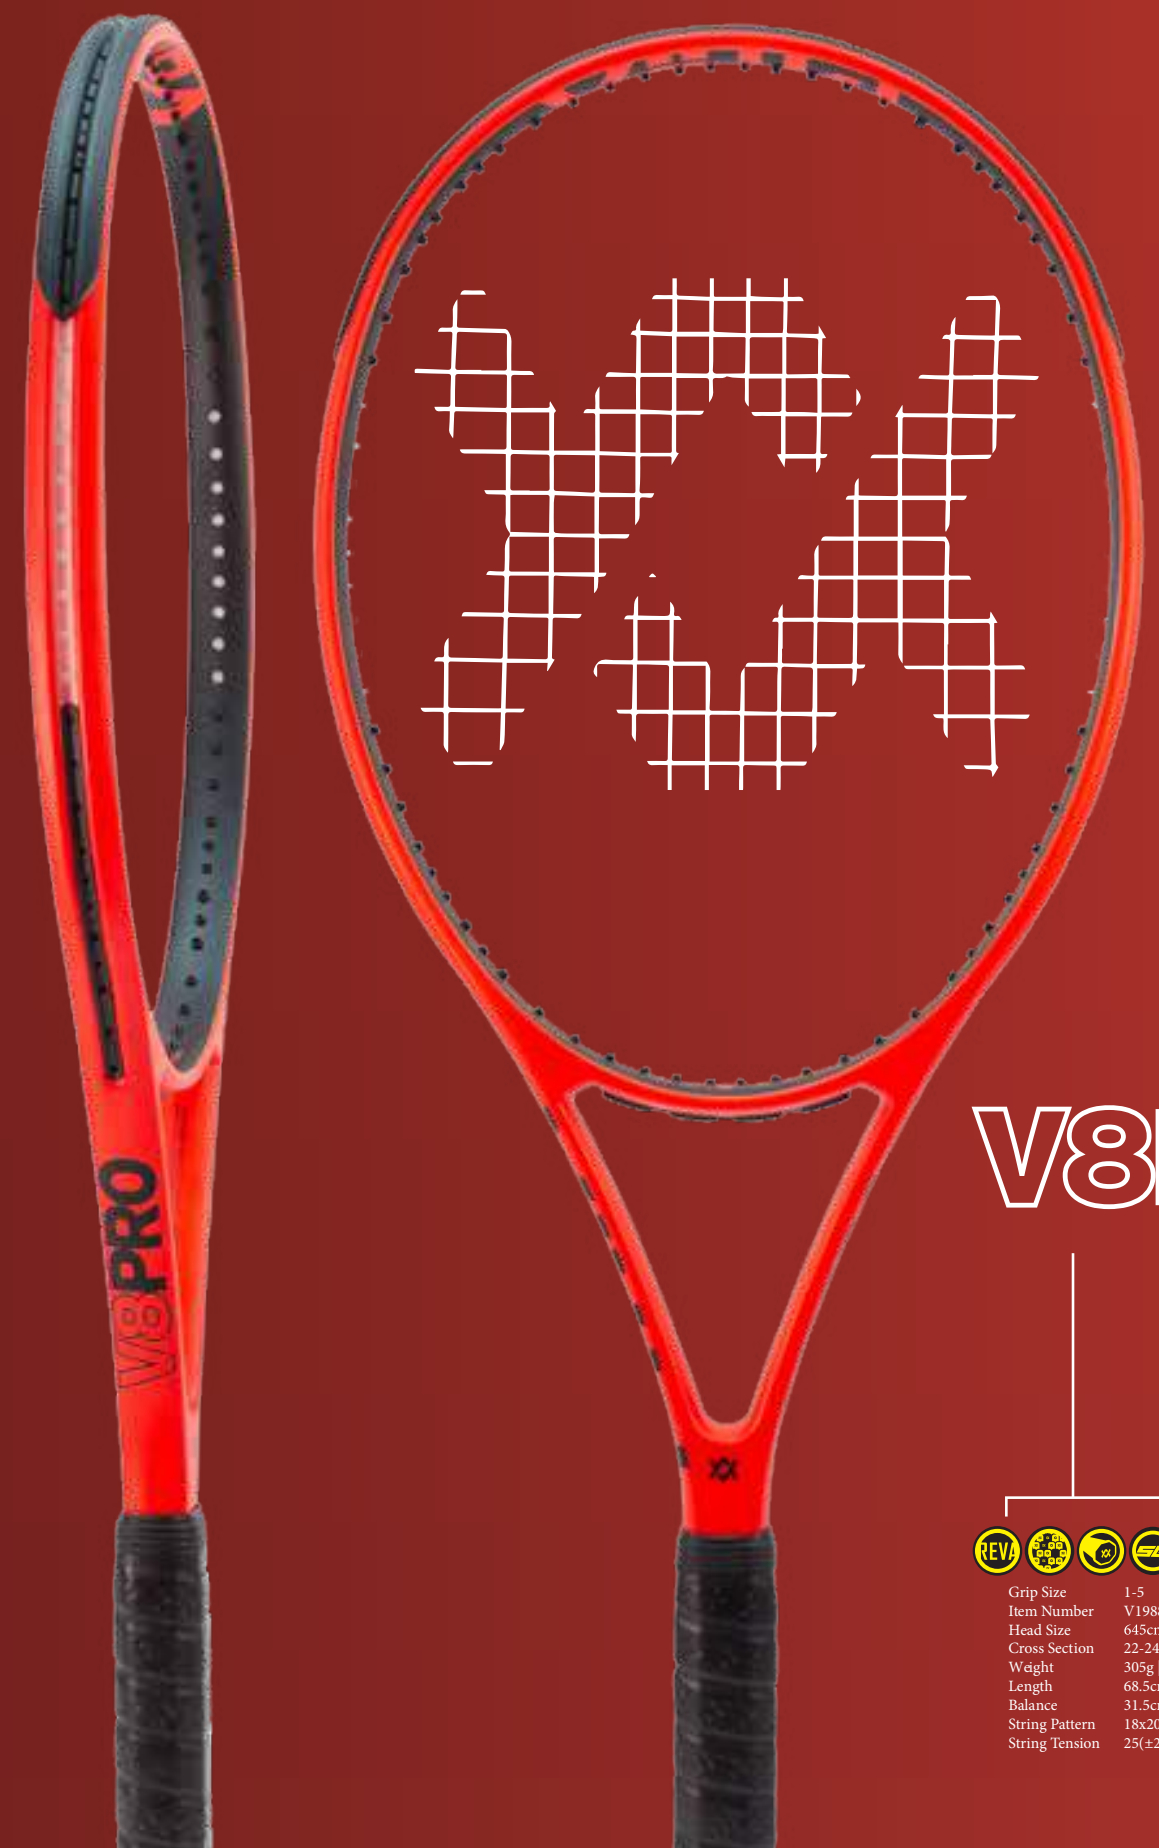

NEW
20
21

V-CELL

V1

PRO

Grip Size 1-5
 Item Number V10543
 Head Size 642cm² | 99.5in²
 Cross Section 23-20-23mm
 Weight 305g | 10.8oz
 Length 68.5cm | 27in
 Balance 32.5cm | 0.7in HL
 String Pattern 16x19
 String Tension 25(±2)kg | 55(±5)lbs

V8PRO

Grip Size	1-5
Item Number	V19880
Head Size	645cm ² 100in ²
Cross Section	22-24-22mm
Weight	305g 10.8oz
Length	68.5cm 27in
Balance	31.5cm 1.1in HL
String Pattern	18x20 PCP
String Tension	25(±2)kg 55(±5)lbs