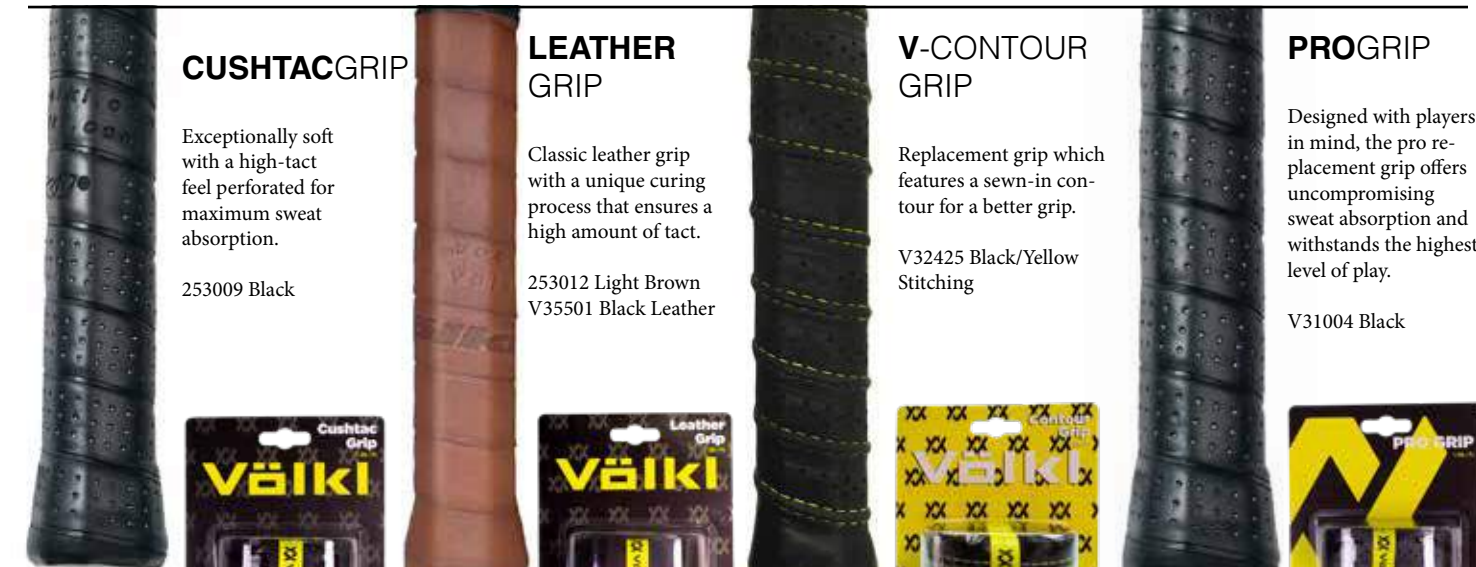

CUSHTACGRIP

Exceptionally soft with a high-tact feel perforated for maximum sweat absorption.

253009 Black

LEATHER GRIP

Classic leather grip with a unique curing process that ensures a high amount of tact.

253012 Light Brown
V35501 Black Leather

V-CONTOUR GRIP

Replacement grip which features a sewn-in contour for a better grip.

V32425 Black/Yellow Stitching

PROGRIP

Designed with players in mind, the pro replacement grip offers uncompromising sweat absorption and withstands the highest level of play.

V31004 Black