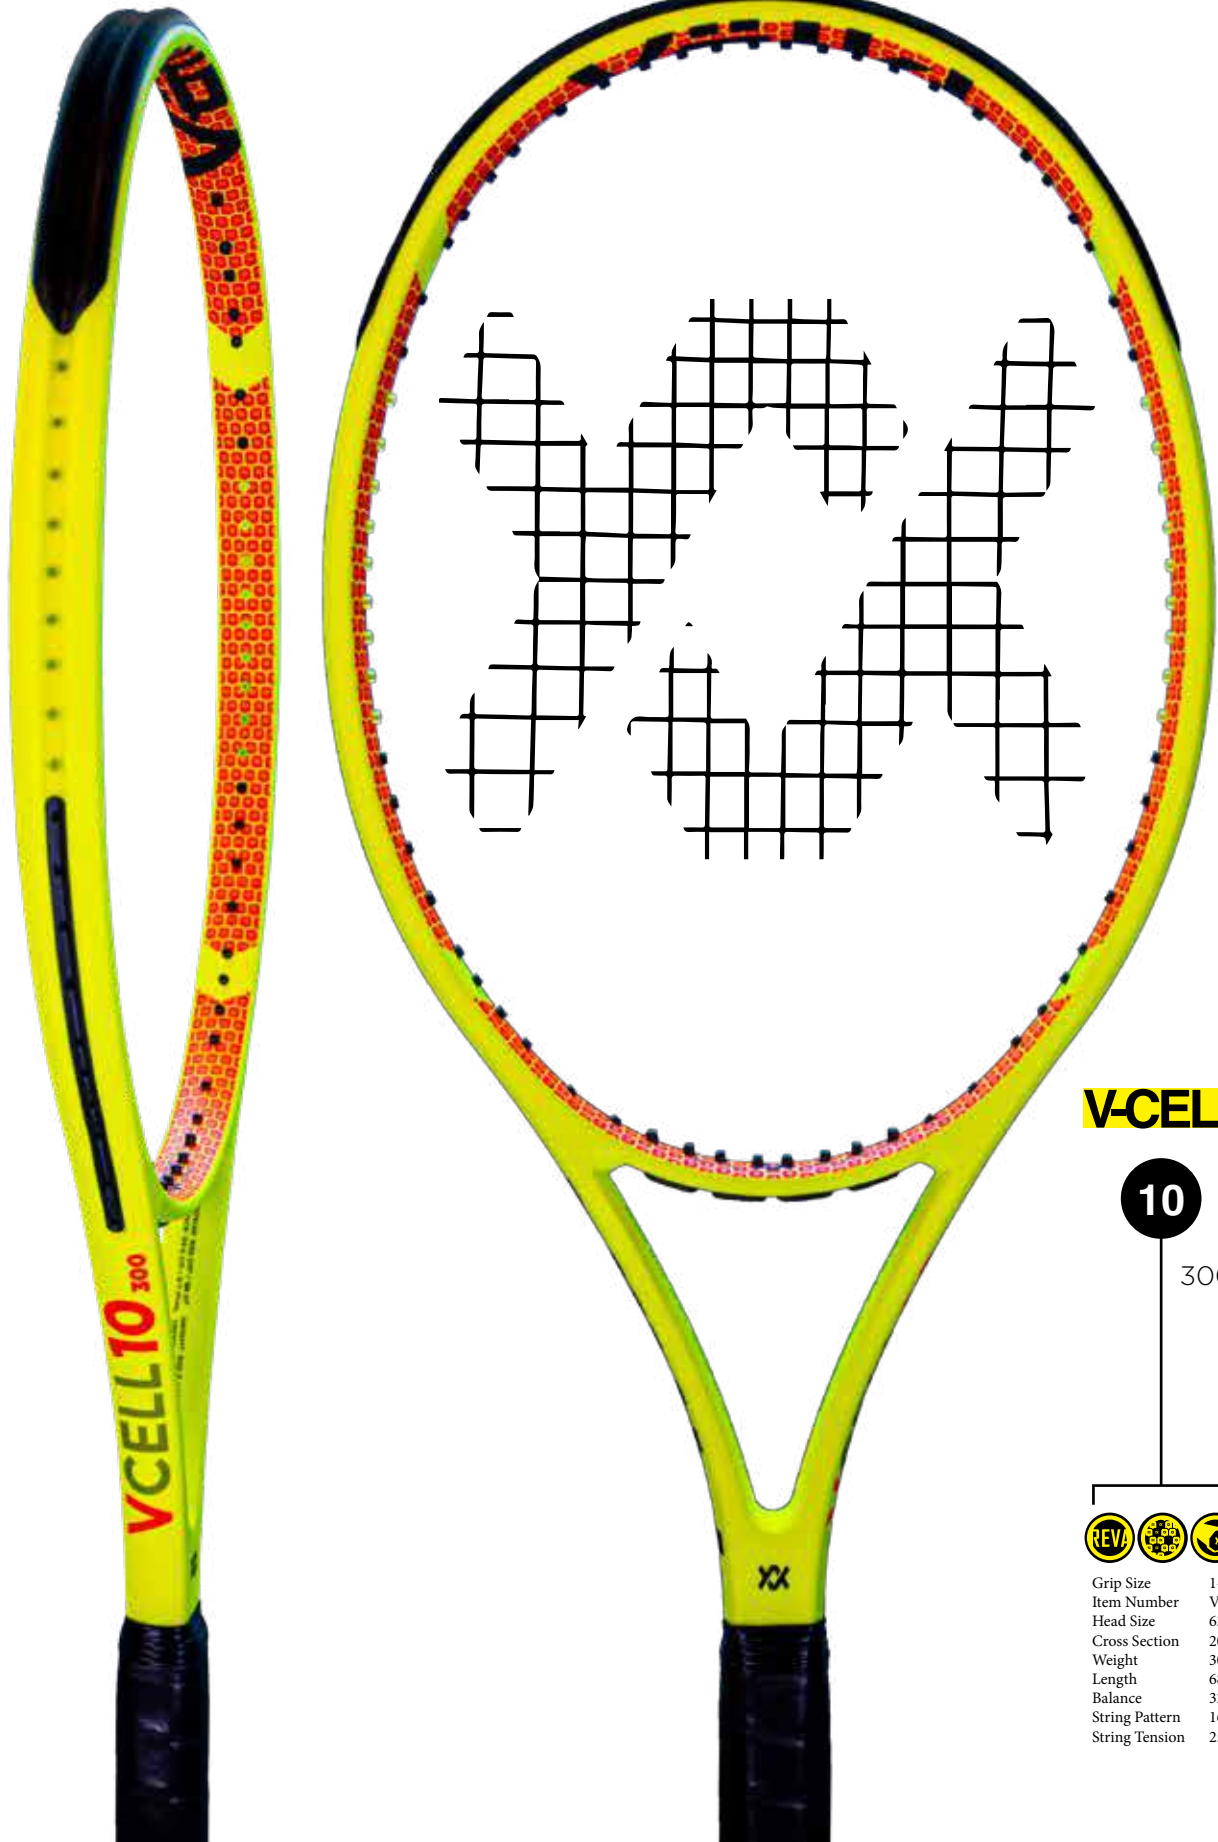

V-CELL

9

Grip Size	1-5
Item Number	V10909
Head Size	645cm ² 100in ²
Cross Section	24-26-23mm
Weight	310g 10.9oz
Length	68.5cm 27in
Balance	32cm 0.9in HL
String Pattern	16x19
String Tension	25(±2)kg 55(±5)lbs

VCELL
103000

**NEW
20
21**

V-CELL

10

300g

Grip Size 1-5
 Item Number V10110
 Head Size 630cm² | 98in²
 Cross Section 20.5-22.5-20.5mm
 Weight 300g | 10.6oz
 Length 68.5cm | 27in
 Balance 32.5cm | 0.7in HL
 String Pattern 16x19
 String Tension 25(±2)kg | 55(±5)lbs